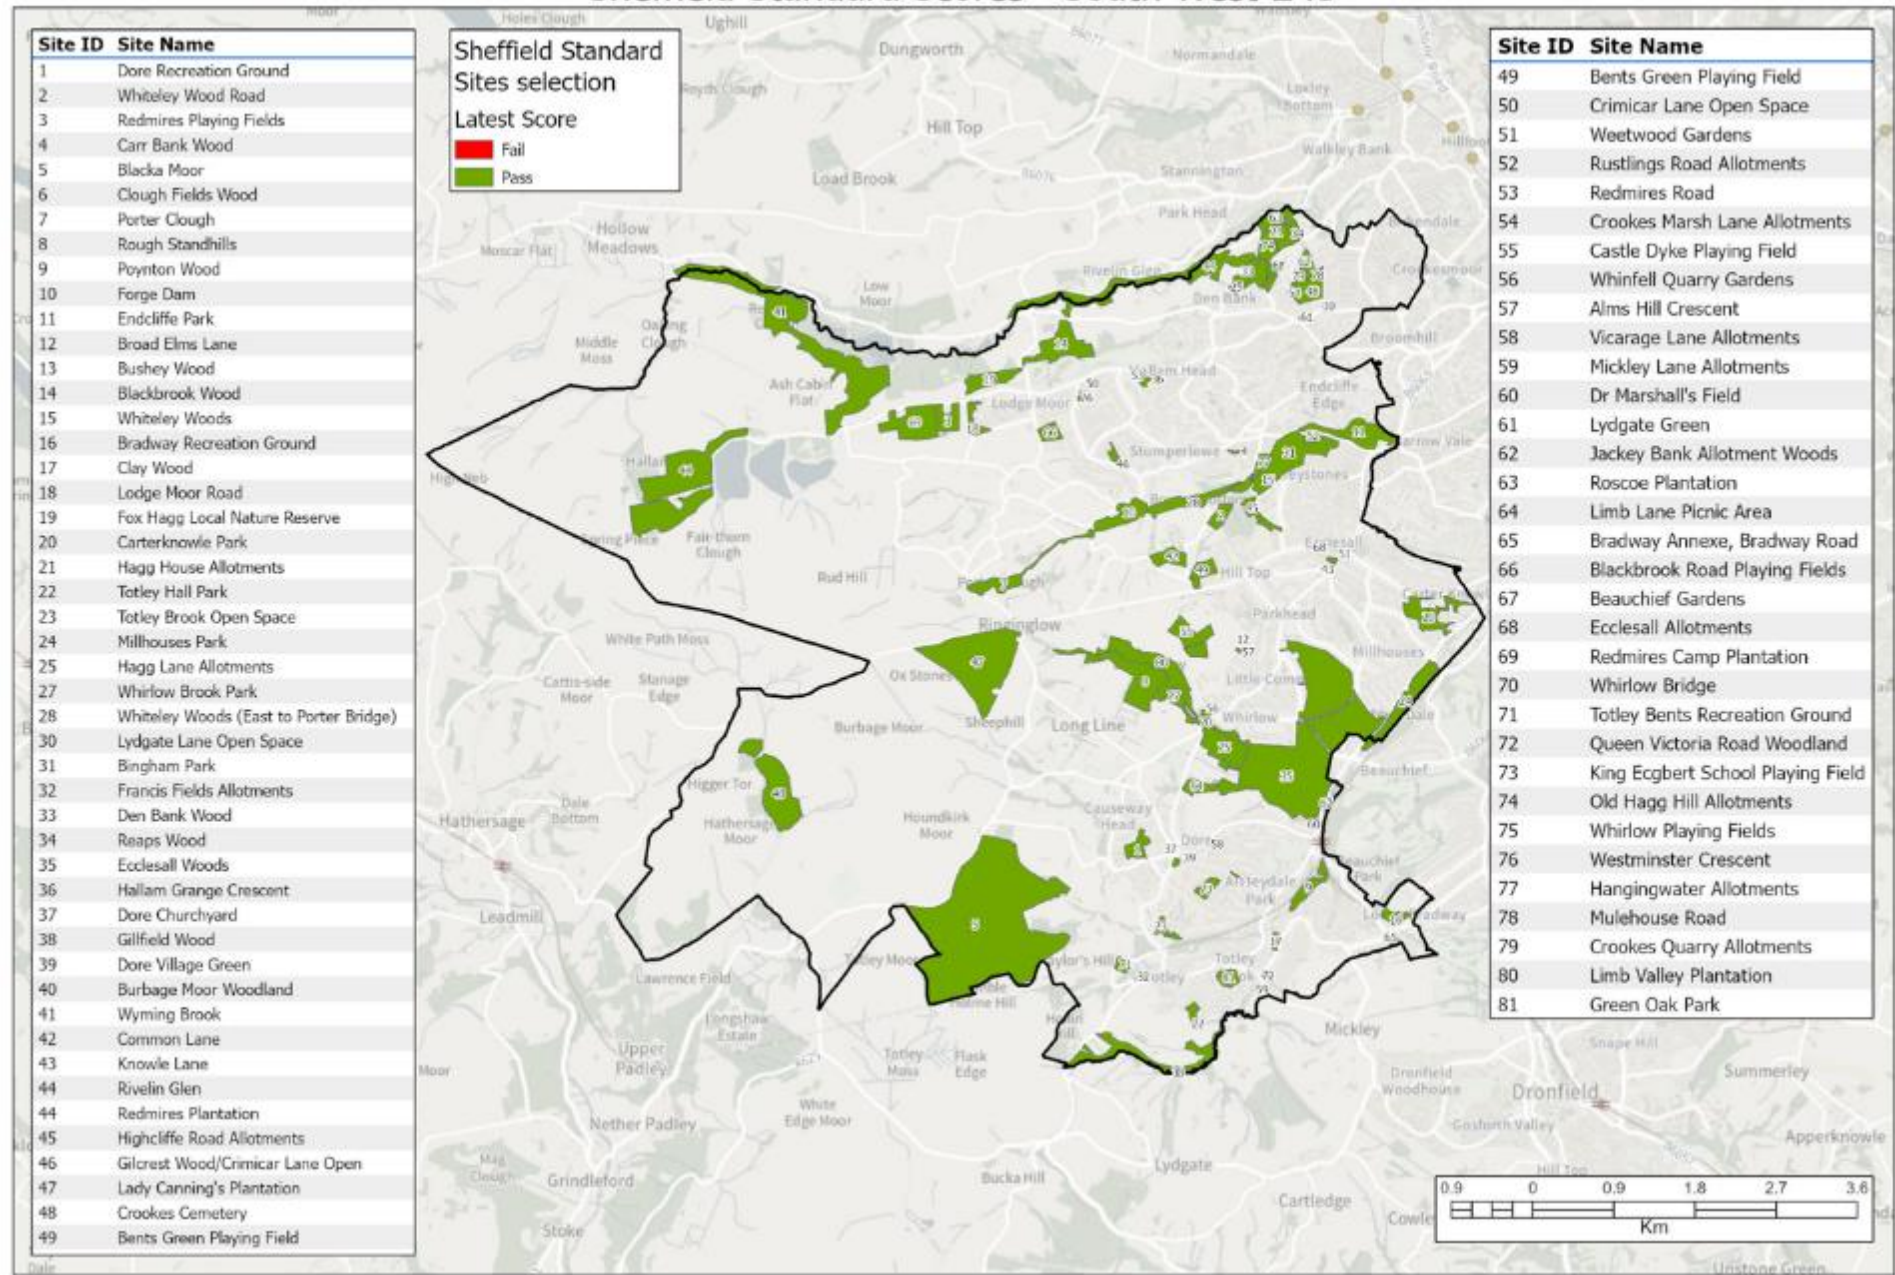

ASB, floral expectations, facilities management, popularity, diseases (e.g. Ash Die Back), staff & machinery, costly operations, fly tipping)

South West LAC Area Quality & Quality uplift

Quality position

- 81 recreational sites
- 100% attain the Sheffield Standard
- Green Flag: Millhouses Park, Ecclesall Woods,

Sites with plans for improvement:

- Forge Dam
- Carterknowle Park
- Millhouses Park
- Redmires Playing Field
- Bingham Park
- Poynton Woods
- Green Oak Park
- Dore Recreation Ground
- Totley Bents
- Bradway Playground

Sheffield Standard Scores - South West LAC

Ecological rich spaces

- Sheffield Standard Sites
- Local Wildlife Sites
- Sites of Special Scientific Interest (England) © Natural England
- Local Nature Reserves (England) © Natural England