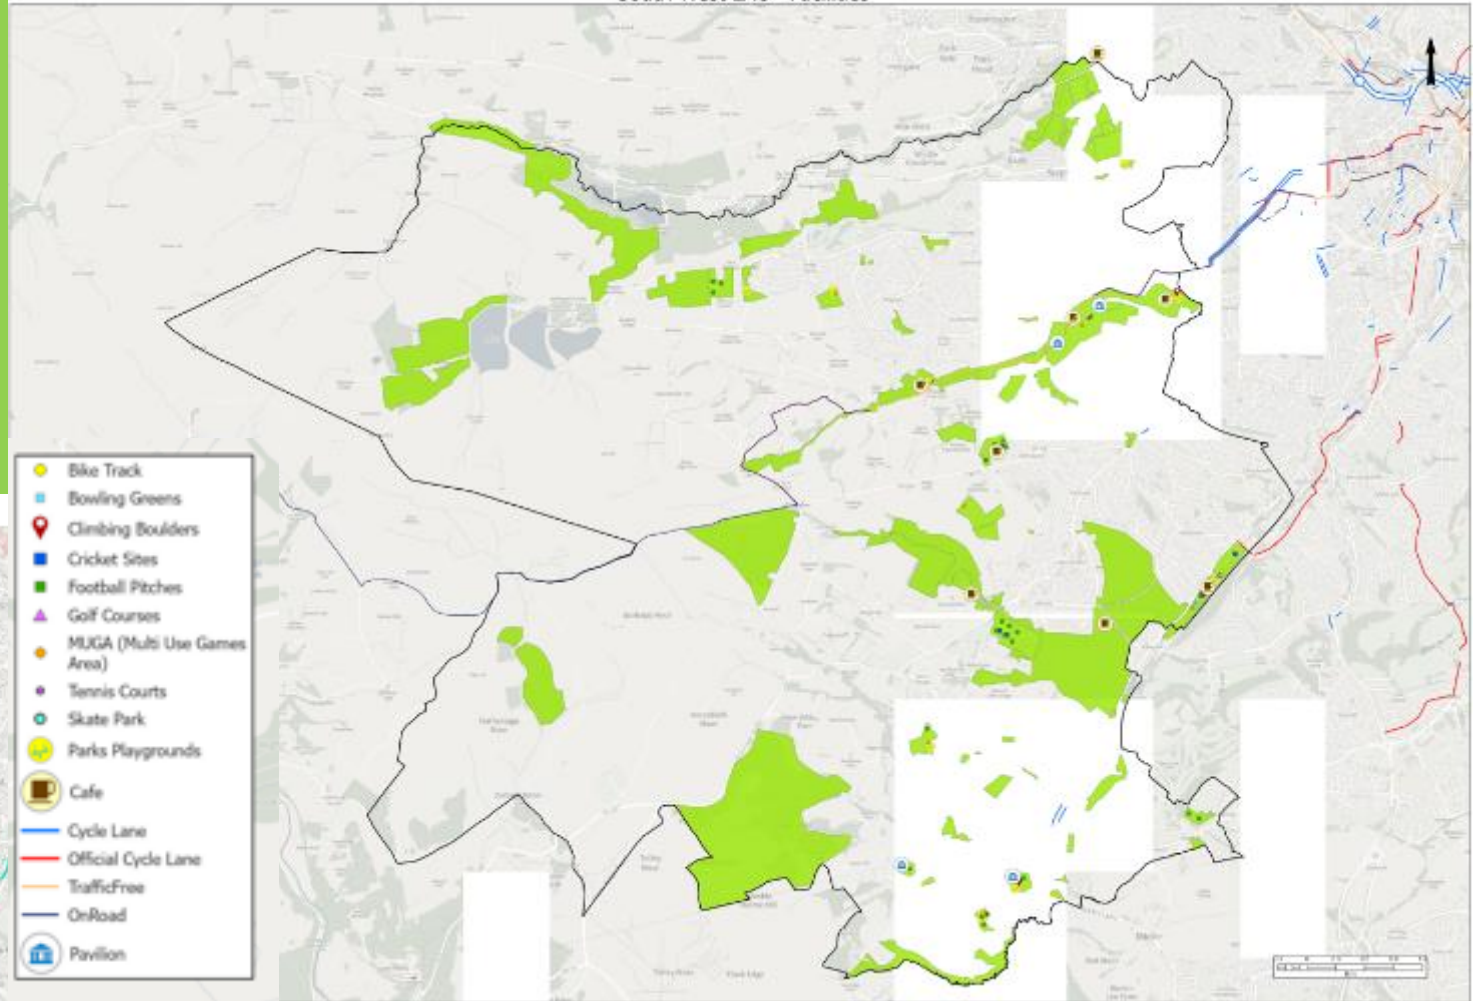

- 81 recreational sites
- 100% attain the Sheffield Standard
- Green Flag: Millhouses Park, Ecclesall Woods,

Sites with plans for improvement:

- Forge Dam
- Carterknowle Park
- Millhouses Park
- Redmires Playing Field
- Bingham Park
- Poynton Woods
- Green Oak Park
- Dore Recreation Ground
- Totley Bents
- Bradway Playground

Sheffield Standard Scores - South West LAC

Ecological rich spaces

- Sheffield Standard Sites
- Local Wildlife Sites
- Sites of Special Scientific Interest (England) © Natural England
- Local Nature Reserves (England) © Natural England

South West LAC - Biodiversity

Page 6

South West LAC - Facilities

Recreational Facilities

Recent Green Space Improvements

Carterknowle Park ponds

Page 7

Dore Rec – playground improvements