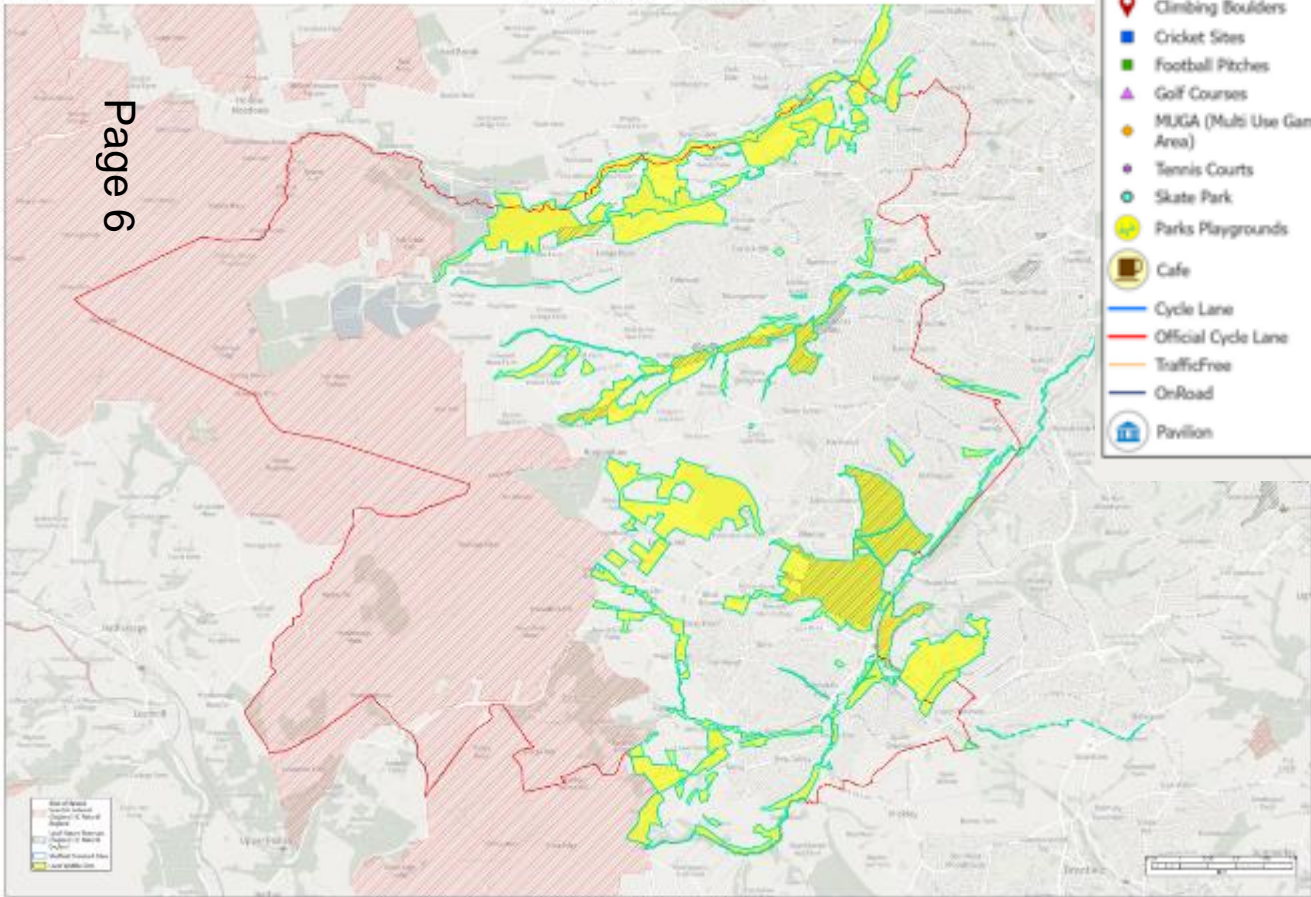

Ecological rich spaces

- Sheffield Standard Sites
- Local Wildlife Sites
- Sites of Special Scientific Interest (England) © Natural England
- Local Nature Reserves (England) © Natural England

South West LAC - Biodiversity

Page 6